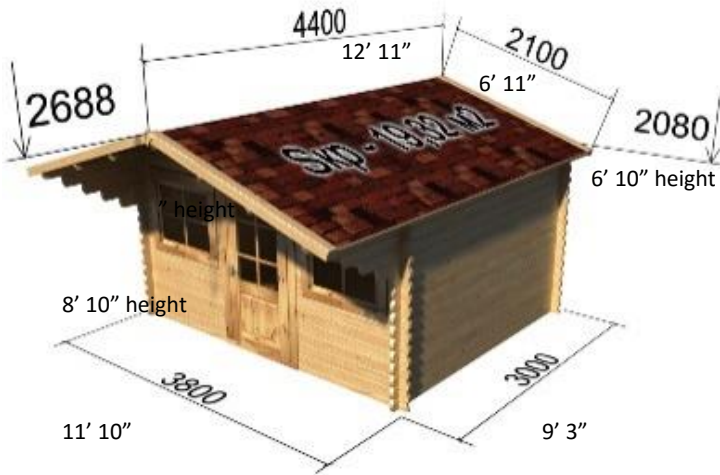

Woodmill of Muskoka Inc.

1988 Hwy 11, Gravenhurst, ON P1P 1R1

(705) 687-5959, Website: www.thewoodmill.ca, Email: orders@thewoodmill.ca

European Style Bunkie

GH023 (Metric Sizes Above)

1 side Roof size 83" x 155"

GH005 (Metric Sizes Above)

1 side Roof size 69" x 174"

Kit Includes

- Walls 1 3/4" x 5 1/4" channel Pine
- Includes floor and frame
- Roof – ready to shingle or metal roofing
- 2' 10" x 2' 6" Window
- 33" single Door with handle
- Includes Hardware for doors and windows
- Above measurements are metric & Imperial

Available Sizes & Pricing					
Model	Size		Kit Only	Stain	Assembly
GH 005	10' 5" x 10' 5"	1 window	\$ 4,500	\$ 800	\$ 1,500
GH 023	12' 5" x 9' 10"	2 windows	\$ 4,600	\$ 900	\$ 1,600

Kit only - Purchase our pre cut shed kits and complete installation on your own. We recommend that you have a basic understanding of construction and are able to follow instructions accompanying the kit. Customer responsible for all building permits.