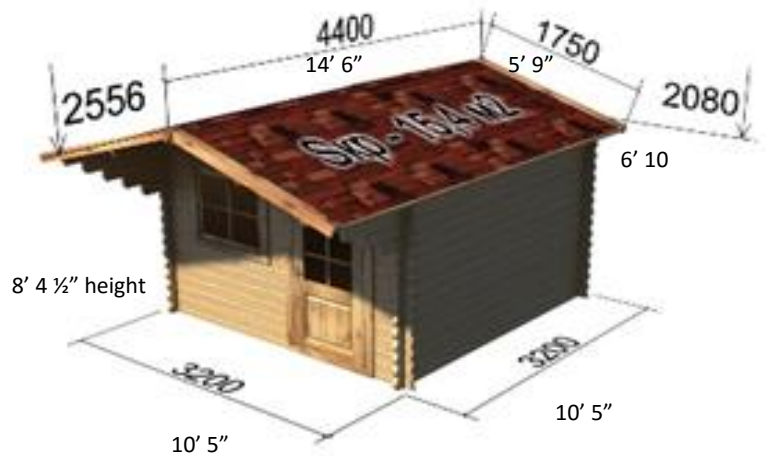

Woodmill of Muskoka Inc.

1988 Hwy 11, Gravenhurst, ON P1P 1R1

(705) 687-5959, Website: www.thewoodmill.ca, Email: orders@thewoodmill.ca

European Style Bunkie

GH023 (Metric Sizes Above)

1 side Roof size 83" x 155"

GH005 (Metric Sizes Above)

1 side Roof size 69" x 174"

Kit Includes

- Walls 1 3/4" x 5 1/4" channel Pine
- Includes floor and frame
- Roof – ready to shingle or metal roofing
- 2' 10" x 2' 6" Window
- 33" single Door with handle
- Includes Hardware for doors and windows
- Above measurements are metric & Imperial

Available Sizes & Pricing					
Model	Size		Kit Only	Stain	Assembly
GH 005	10' 5" x 10' 5"	1 window	\$ 4,500	\$ 800	\$ 1,500
GH 023	12' 5" x 9' 10"	2 windows	\$ 4,600	\$ 900	\$ 1,600

Kit only - Purchase our pre cut shed kits and complete installation on your own. We recommend that you have a basic understanding of construction and are able to follow instructions accompanying the kit. Customer responsible for all building permits.