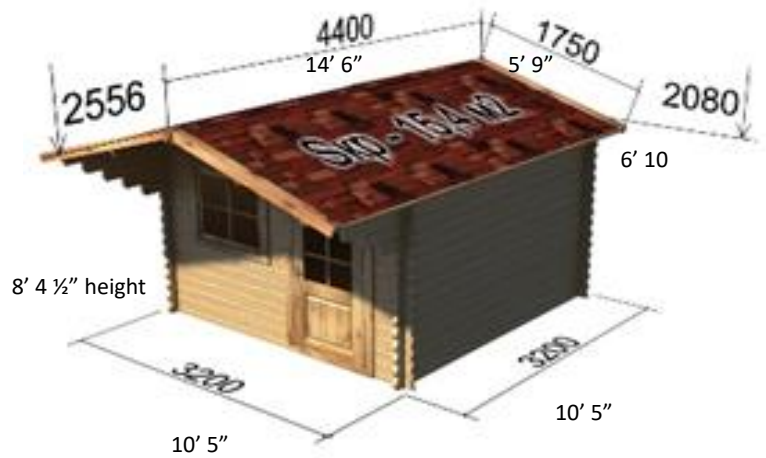

Woodmill of Muskoka Inc.

1988 Hwy 11, Gravenhurst, ON P1P 1R1

(705) 687-5959, Website: www.thewoodmill.ca, Email: orders@thewoodmill.ca

European Style Bunkie

GH023 (Metric Sizes Above)

1 side Roof size 83" x 155"

GH005 (Metric Sizes Above)

1 side Roof size 69" x 174"

Kit Includes

- Walls 1 3/4" x 5 1/4" channel Pine
- Includes floor and frame
- Roof – ready to shingle or metal roofing
- 2' 10" x 2' 6" Window
- 33" single Door with handle
- Includes Hardware for doors and windows
- Above measurements are metric & Imperial

Available Sizes & Pricing					
Model	Size		Kit Only	Stain	Assembly
GH 005	10' 5" x 10' 5"	1 window	\$ 4,500	\$ 1,000	\$ 2,400
GH 023	12' 5" x 9' 10"	2 windows	\$ 5,500	\$ 1,000	\$ 2,400

Kit only - Purchase our pre cut shed kits and complete installation on your own. We recommend that you have a basic understanding of construction and are able to follow instructions accompanying the kit. Customer responsible for all building permits.
 Woodmill of Muskoka Installation - Purchase this option and we do all the install from the ground up. Work area must be free from trees and shrubs, if not flat area there will be additional charge for levelling. Also must have a clear path to job site and available hydro. Customer is responsible to make sure no trees or overhangs will be in way of delivery truck or construction. Stain used is Enviro Stain.