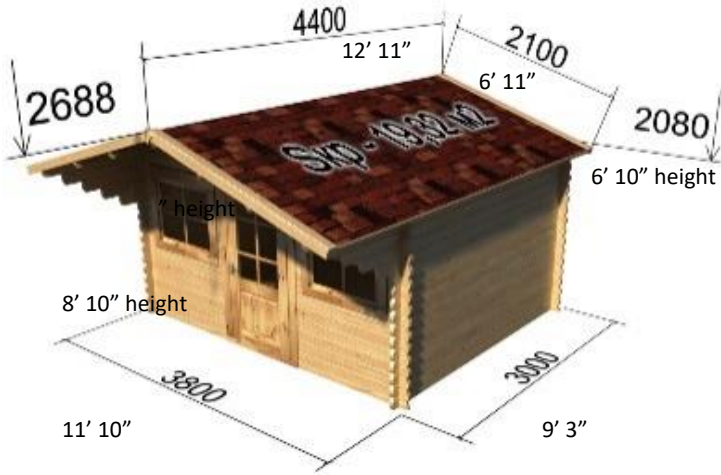

Woodmill of Muskoka Inc.

1988 Hwy 11, Gravenhurst, ON P1P 1R1

(705) 687-5959, Website: www.thewoodmill.ca, Email: orders@thewoodmill.ca

European Style Bunkie

GH023 (Metric Sizes Above)

1 side Roof size 83" x 155"

GH005 (Metric Sizes Above)

1 side Roof size 69" x 174"

Kit Includes

- Walls 1 3/4" x 5 1/4" channel Pine
- Includes floor and frame
- Roof – ready to shingle or metal roofing
- 2' 10" x 2' 6" Window
- 33" single Door with handle
- Includes Hardware for doors and windows
- Above measurements are metric & Imperial

Available Sizes & Pricing					
Model	Size		Kit Only	Stain	Assembly
GH 005	10' 5" x 10' 5"	1 window	\$ 4,500	\$ 1,000	\$ 2,400
GH 023	12' 5" x 9' 10"	2 windows	\$ 5,500	\$ 1,000	\$ 2,400

Kit only - Purchase our pre cut shed kits and complete installation on your own. We recommend that you have a basic understanding of construction and are able to follow instructions accompanying the kit. Customer responsible for all building permits.
 Woodmill of Muskoka Installation - Purchase this option and we do all the install from the ground up. Work area must be free from trees and shrubs, if not flat area there will be additional charge for levelling. Also must have a clear path to job site and available hydro. Customer is responsible to make sure no trees or overhangs will be in way of delivery truck or construction. Stain used is Enviro Stain.